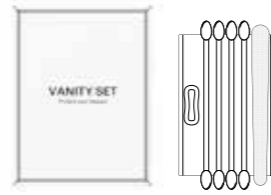

LUX “BLACK & WHITE” CARDBOARD COLLECTION

The Lux Cardboard collection includes a special rip safety seal on each item that guarantees a correct preservation and safety of the content.

SHOWER CAP
(cm 6,5 x 9 -1,5)  

CODEC0141002
1 cornstarch biodegradable
pleat-wrapped shower cap
1 hair band

VANITY SET
(cm 6,5 x 9 -1,5) 

CODEC0141022
4 cotton buds
1 nail file
3 cotton make-up remover
1 hair band

NAIL KIT
(cm 4 x 9 - 1,5) 