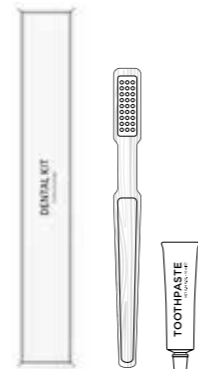

CODEC0141002
1 cornstarch biodegradable
pleat-wrapped shower cap
1 hair band

VANITY SET
(cm 6,5 x 9 -1,5) 

CODEC0141022
4 cotton buds
1 nail file
3 cotton make-up remover
1 hair band

NAIL KIT
(cm 4 x 9 - 1,5) 

CODEC0141102
1 nail file
1 wood stick

HAIR BRUSH
(cm 5,5 x 17 - 3,5)  

CODEC0141802
wood hair brush

COMB
(cm 4 x 14,5 - 1)  

CODEC0141902
wood comb

COTTON BUDS
(cm 4 x 9 - 1,5)  

CODEC0141202
2 cotton round buds
2 cotton pointed buds

COTTON PADS
(cm 6,5 x 9 -1,5)  

CODEC0141302
4 cotton pads

COTTON SHOE GLOVE
(cm 6,5 x 9 - 1,5)  

CODEC0141702
cotton shoe glove

BATH GLOVE
(cm 14,5 x 14,5 -1,5)  

CODEC0142002
cotton bath glove

SHAVING KIT
(cm 5 x 14,5 - 2,5)  

CODEC0141502
three blade wood razor,
shaving cream 10 g / 0,35 oz

DENTAL KIT
(cm 3 x 20 - 3)  

CODEC0141402
bamboo wood toothbrush
toothpaste 10 g / 0,35 oz