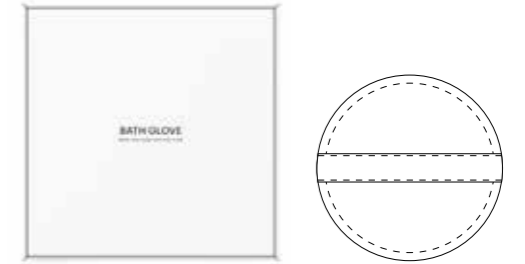

BATH GLOVE
(cm 14,5 x 14,5 -1,5)

CODEC0142002
cotton bath glove